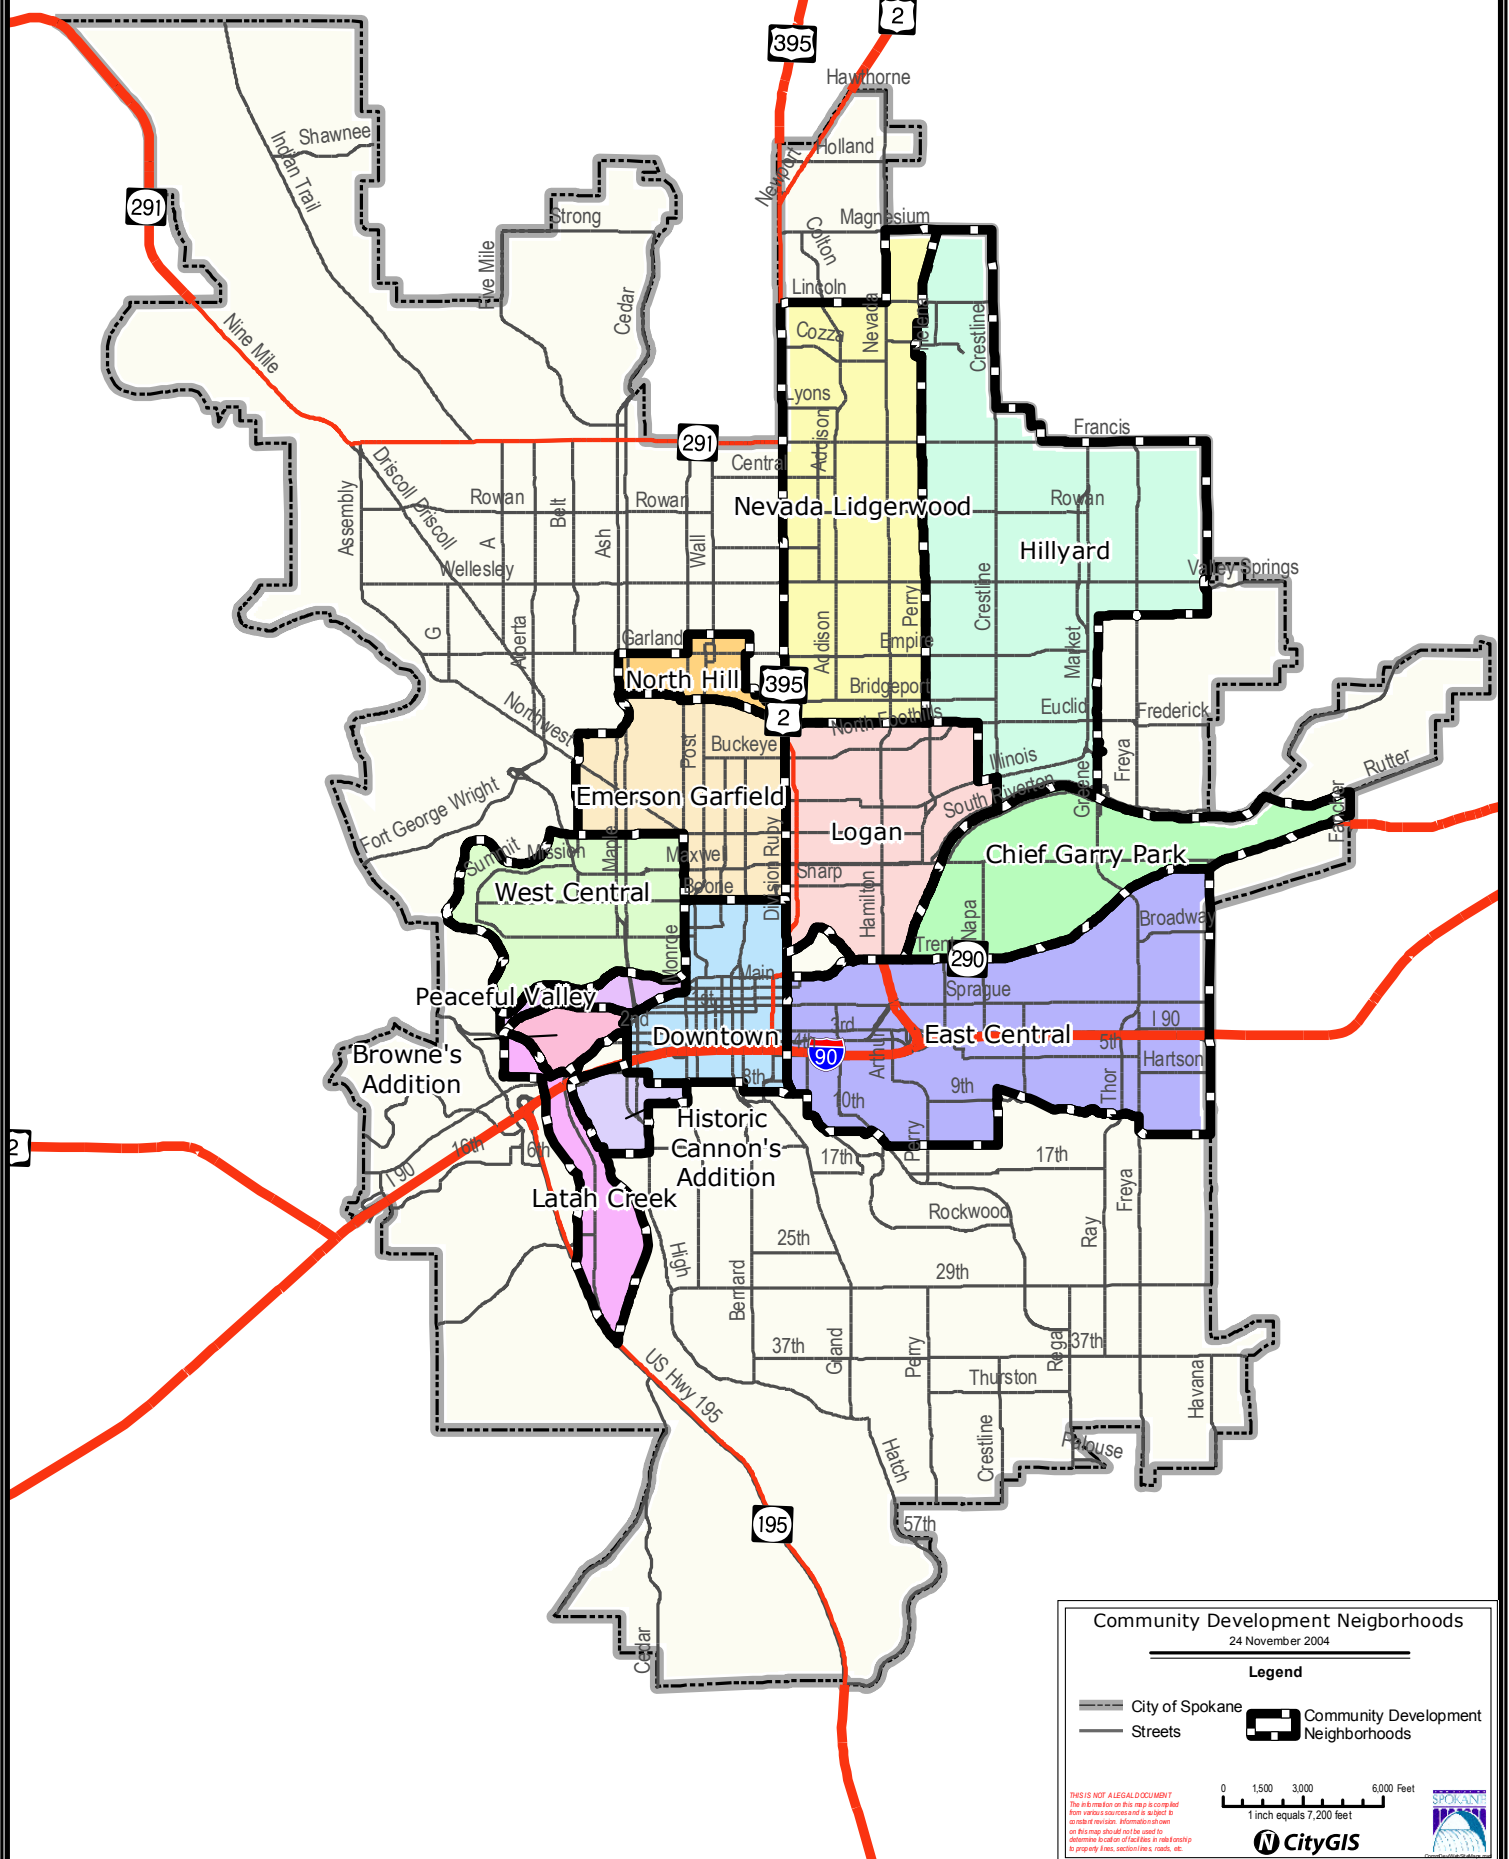

# City of Spokane Community Development Neighborhoods

**Community Development Neighborhoods**  
24 November 2004

**Legend**

	City of Spokane		Community Development Neighborhoods
	Streets		

0 1,500 3,000 6,000 Feet  
1 inch equals 7,200 feet

*THIS IS NOT A LEGAL DOCUMENT  
The information on this map is compiled from various sources and is subject to update or revision. Information on this map should not be used to determine location of fact, as it may vary in property lines, section lines, roads, etc.*