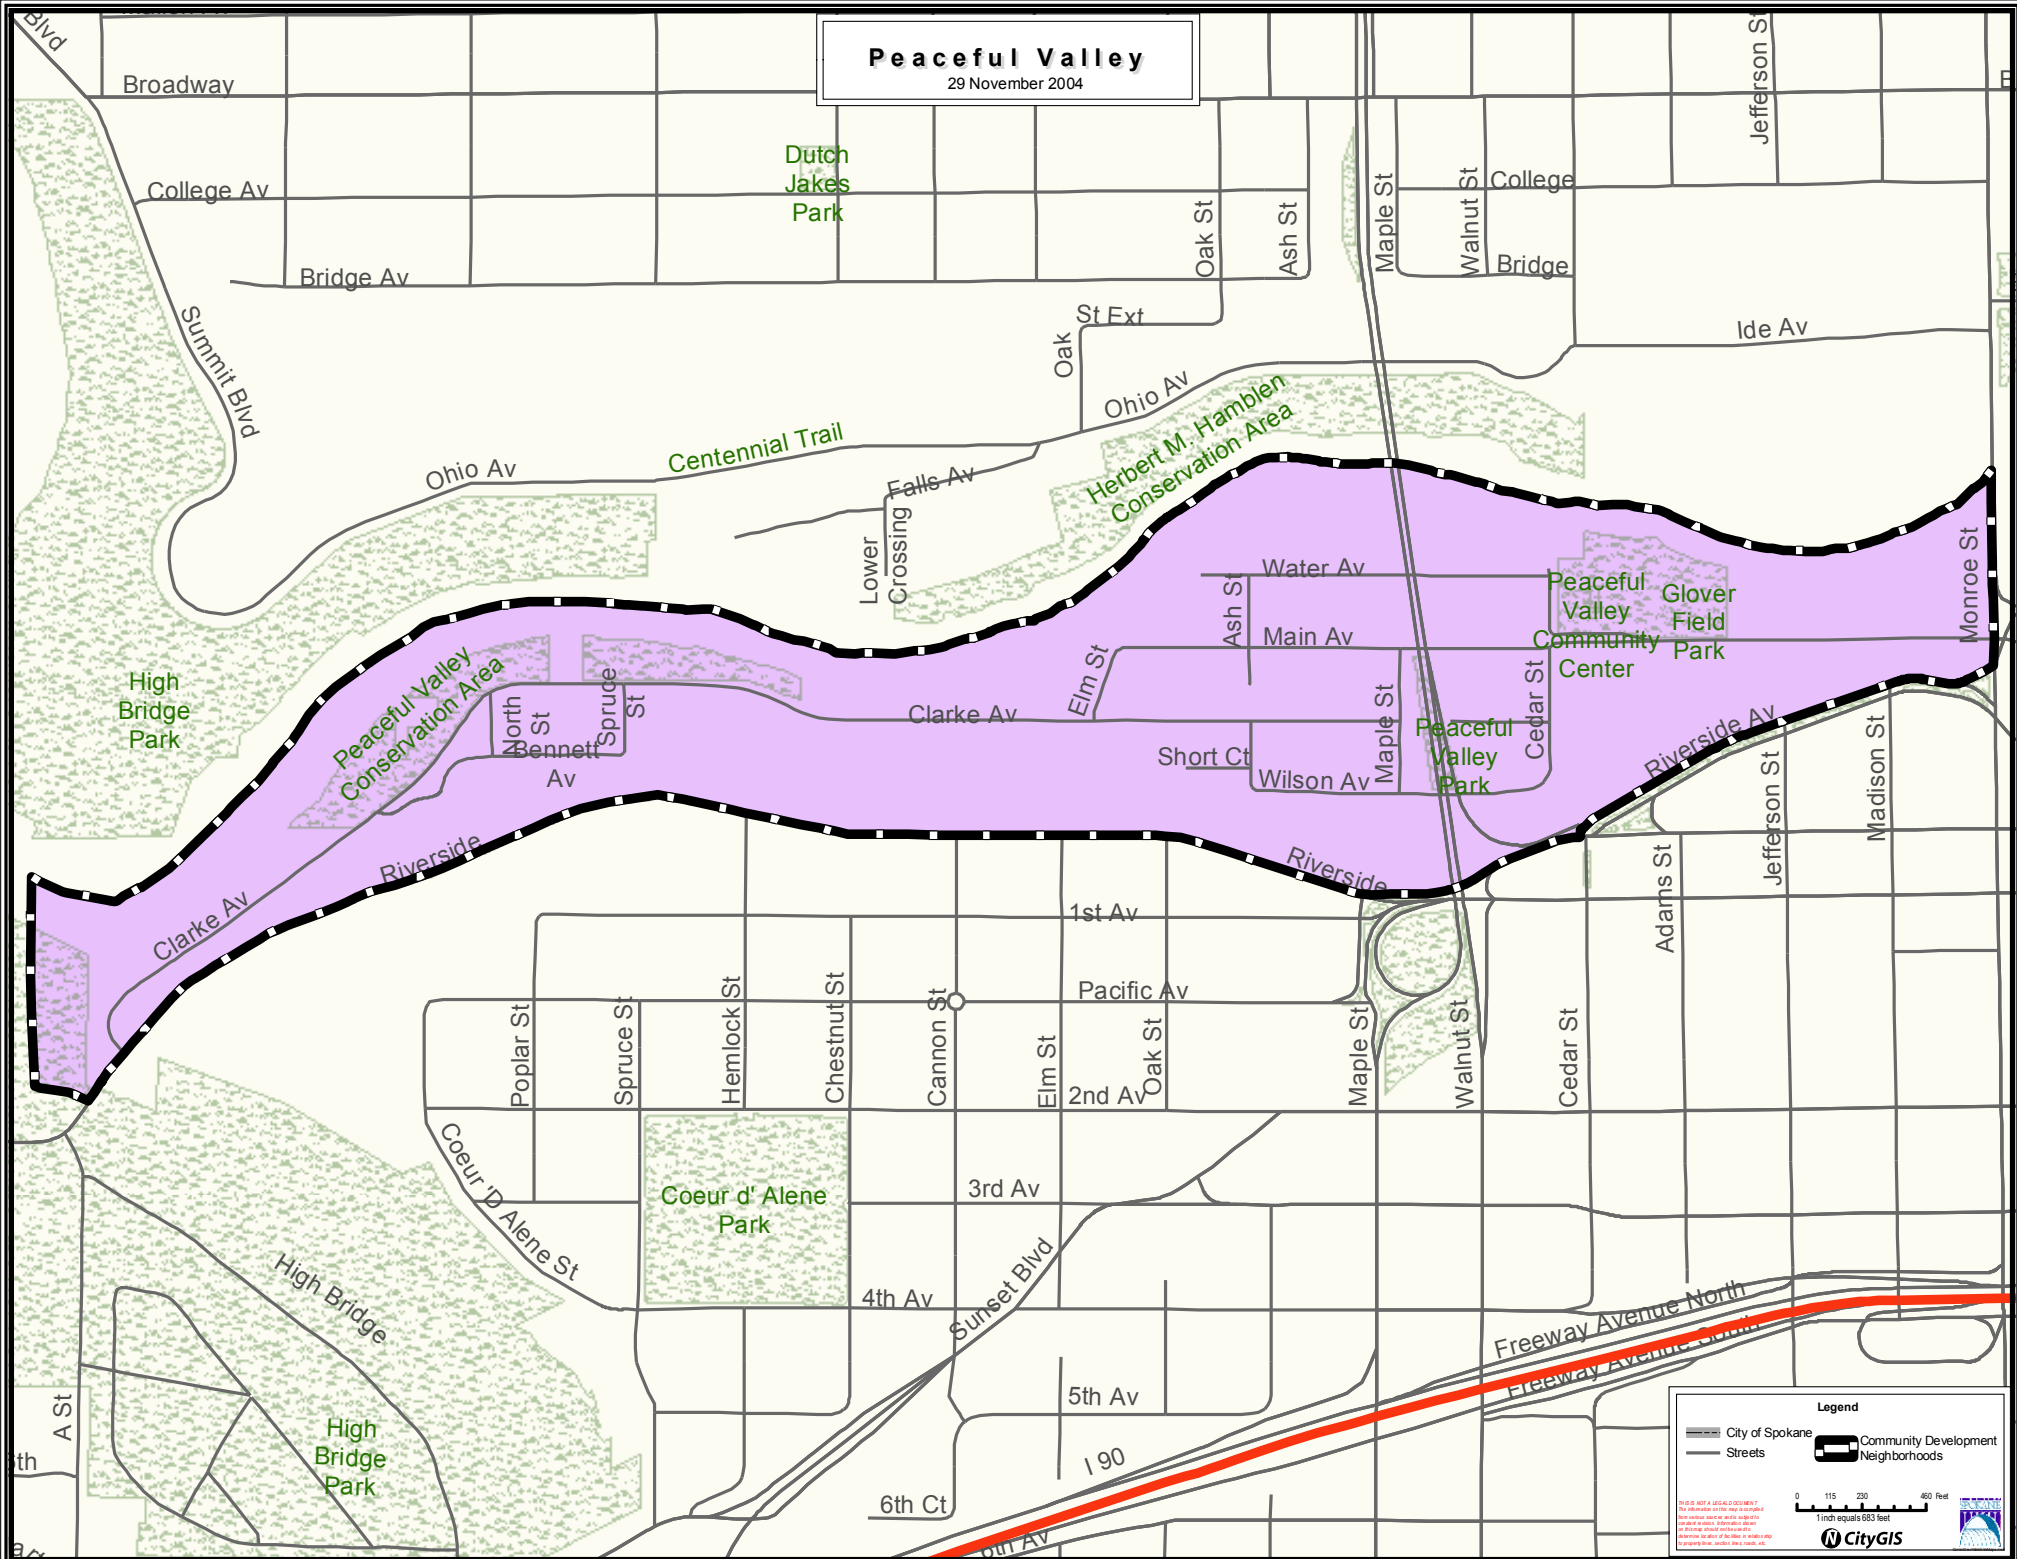

# Peaceful Valley

29 November 2004

**Legend**

- City of Spokane
- Streets
- Community Development Neighborhoods

0 115 230 460 Feet  
1 inch equals 563 feet

**CityGIS**

THIS IS NOT A LEGAL DOCUMENT. No reliance on the map accuracy should be placed on this map. It is provided for informational purposes only. It is not intended to be used as a legal document. For more information, please contact the City of Spokane at 509.343.3000 or www.spokane.gov.