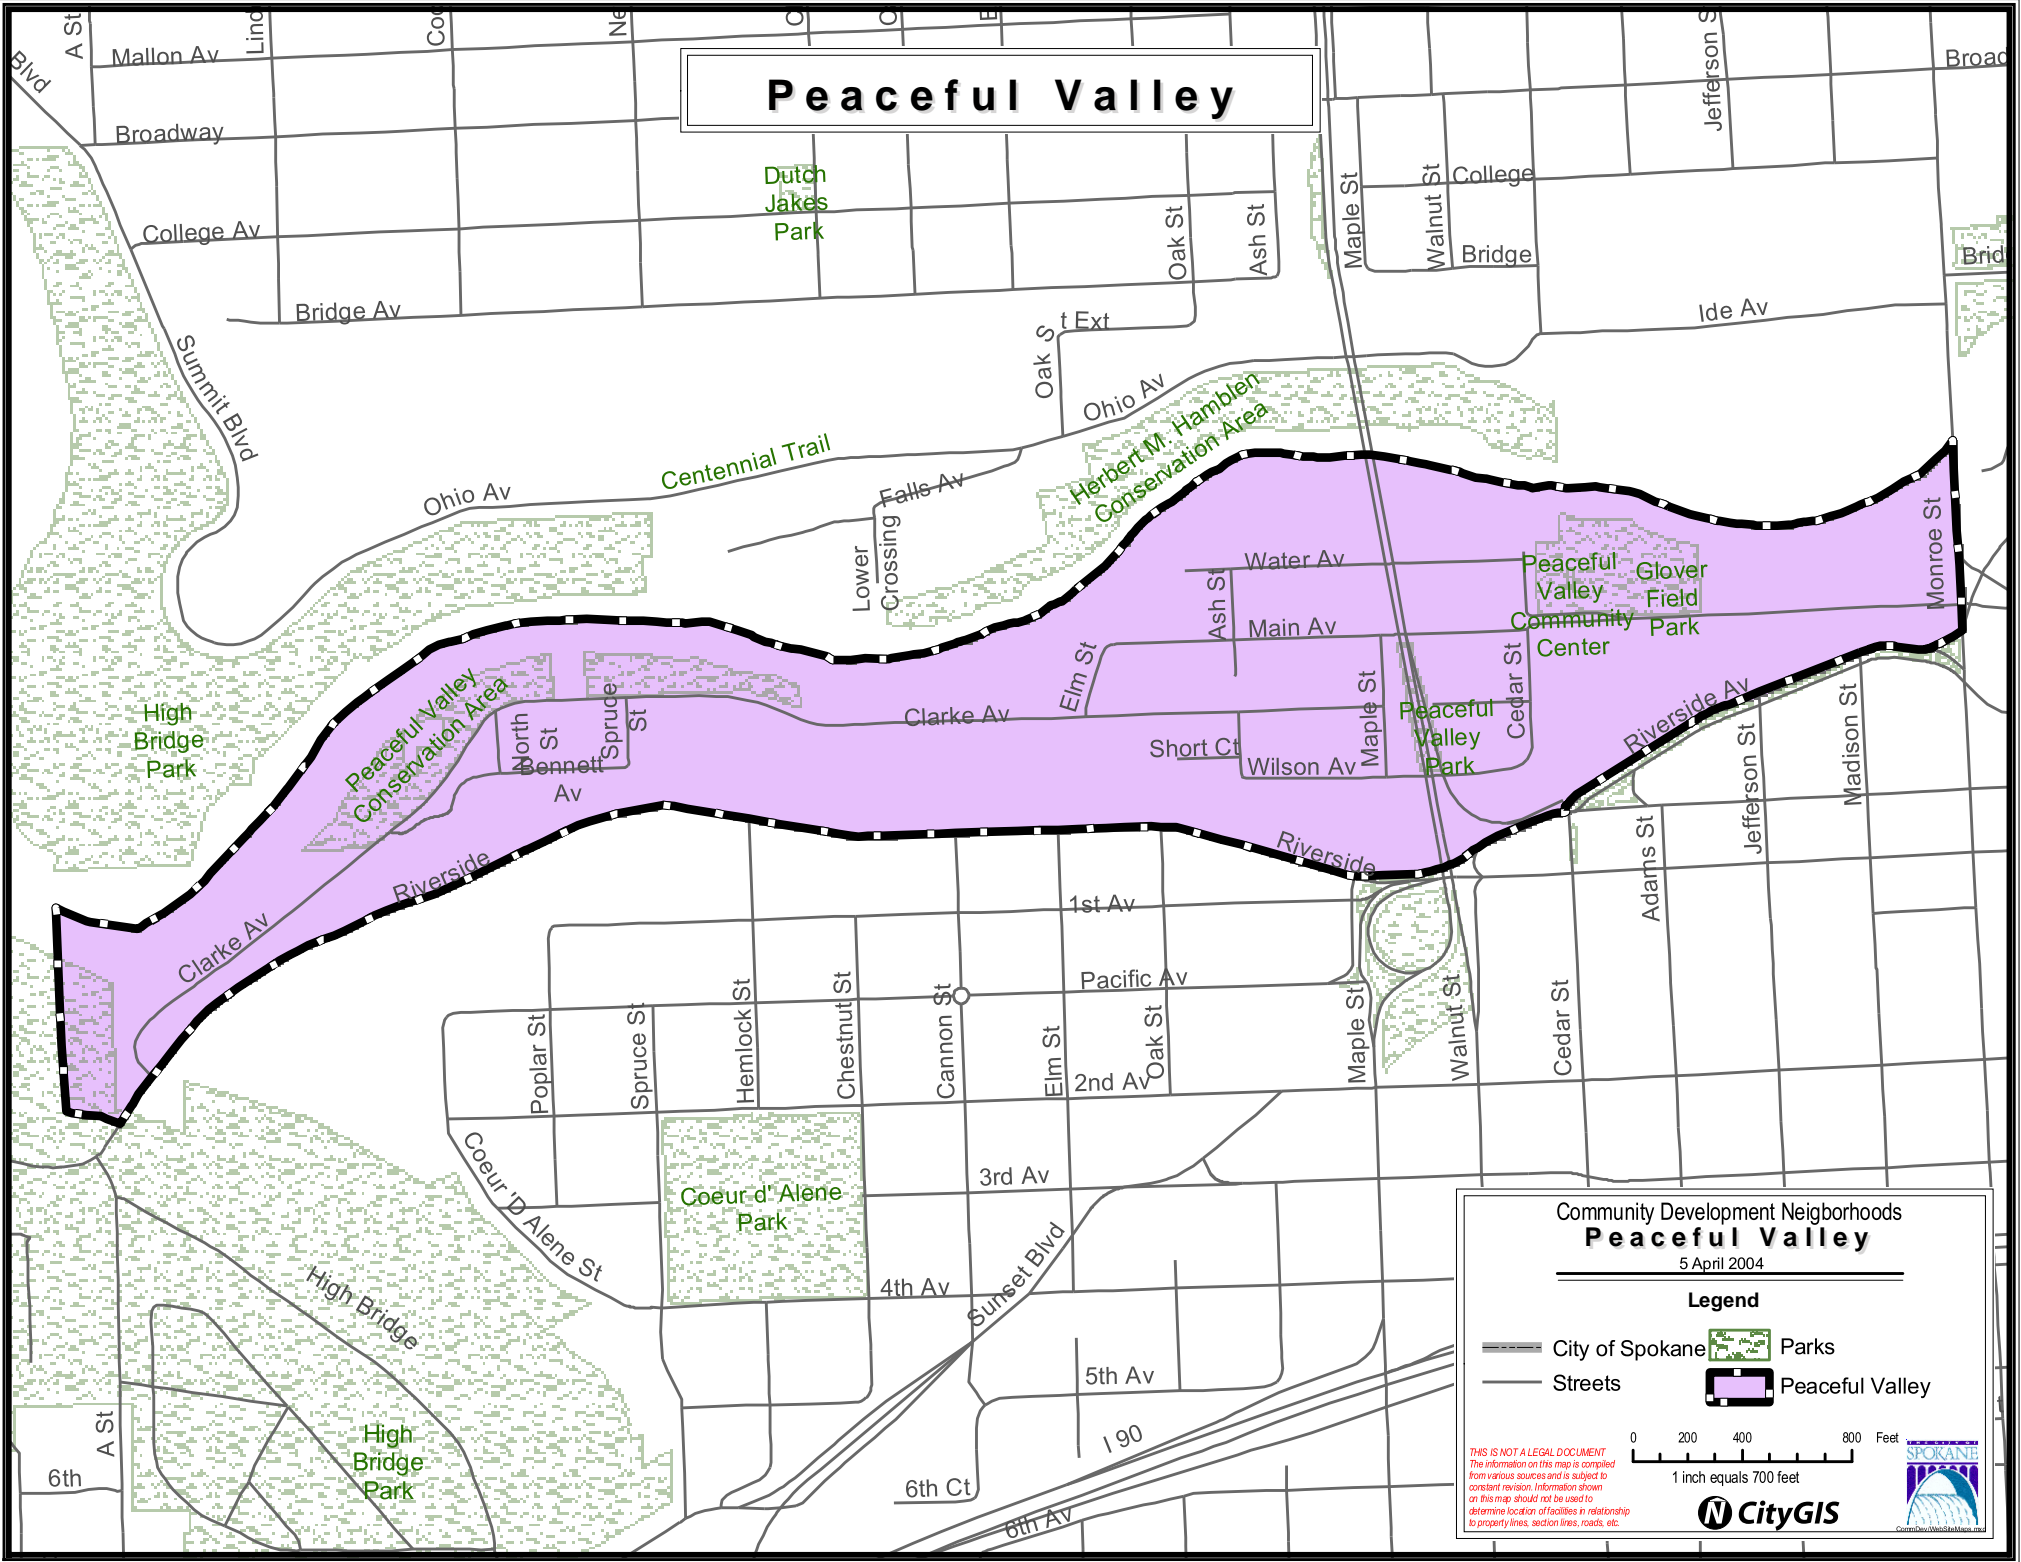

Peaceful Valley

Community Development Neighborhoods Peaceful Valley

5 April 2004

Legend

- City of Spokane
- Parks
- Streets
- Peaceful Valley

0 200 400 800 Feet

1 inch equals 700 feet